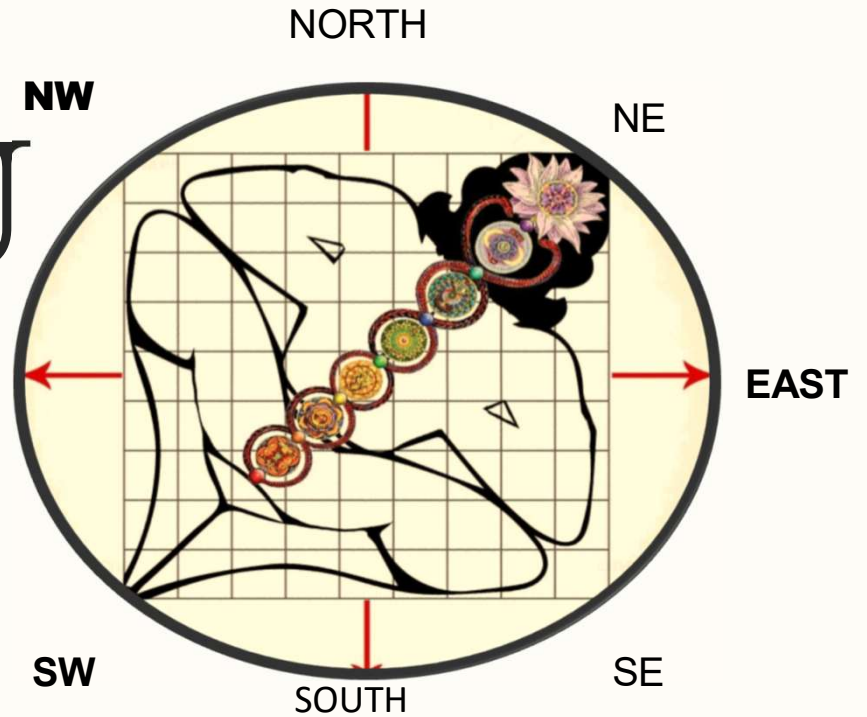

Become An Independent Professional Vastu Expert & start your Income

KRUTIKA HINGE

AURA VASTU

"The cosmos is within us, we're made of star stuff. We are a way for the cosmos to know itself."
Carl Sagan

Everything is energy and that's all there is to it. Match the frequency of the reality you want, and you cannot help but get that reality, it can be no other way. This is not philosophy, this is physics.
Albert Einstein - 1879-1955 - Theoretical Physicist