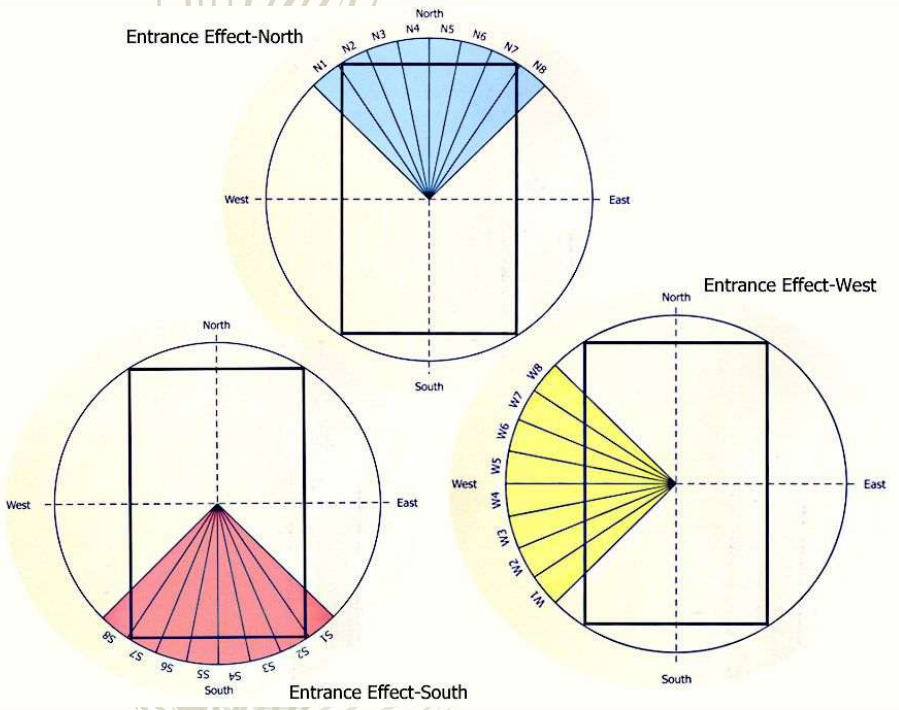

REMEDIAL STRATEGIES

- Heating, air conditioning and ventilation systems should be kept clean and regularly maintained. HVAC system may need to have the ventilation rates increased.
- Try to ensure access to natural sunlight and opening windows for ventilation
- Air filters may need to have more frequent replacement
- All chemicals should be properly stored and only used with proper ventilation.
- Regular cleaning of soft furnishings to avoid the built up of dust and dust mites
- Sources of pollution should be eliminated or relocated to a place where there are fewer people. For example, the removal of photocopiers from busy work areas
- Smoking Restrictions. Where smoking indoors is permitted, extractors should be used to direct the smoke outside the building